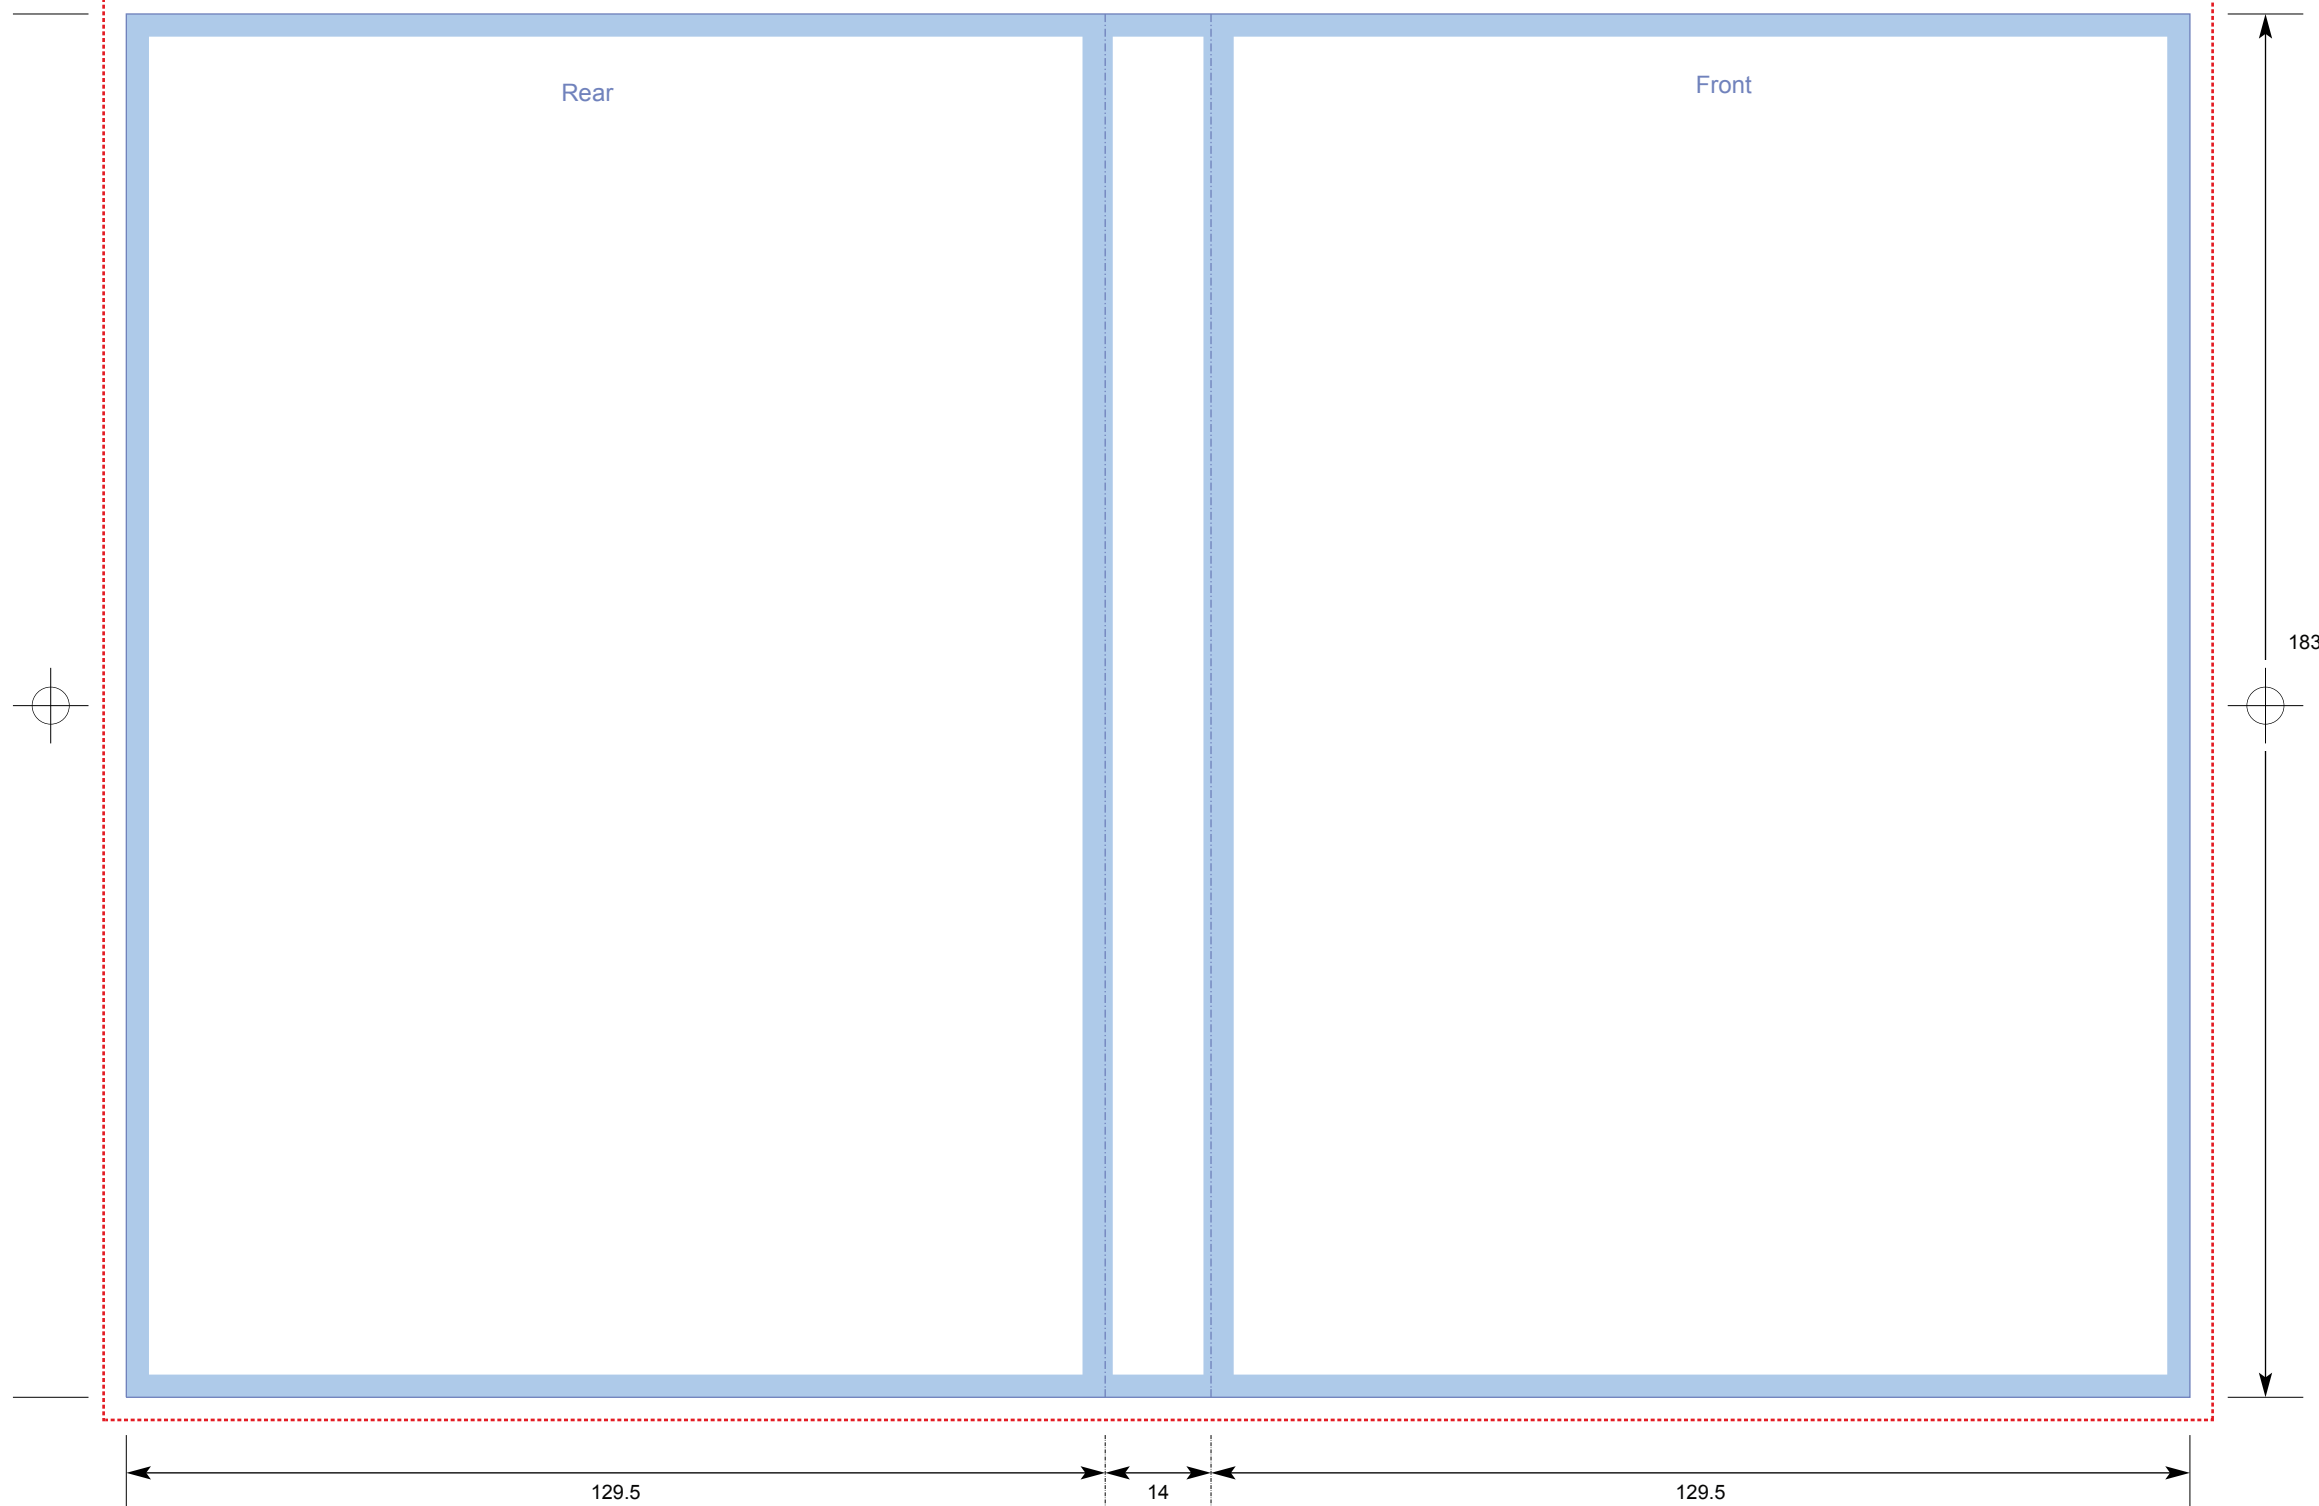

Key:

No text area

Bleed

Trim

Fold

**CTP Template: DVD_INL1
DVD Inlay (Amaray)**

Customer

Catalogue No.

Job Title

PLEASE NOTE: It is essential that all designs extend up to the **red dotted line** which indicates the 3mm bleed. Designs without correct bleed will be rejected.

COLOURS
CYAN
MAGENTA
YELLOW
BLACK

129.5

14

129.5

183

PLEASE NOTE THIS TEMPLATE HAS BEEN CREATED USING SPECIFIC CO-ORDINATES REQUIRED FOR COMPUTER TO PLATE IMAGING AND IS NOT TO BE ALTERED, MOVED OR THE DOCUMENT SIZE CHANGED. ALL DIMENSIONS ARE IN MILLIMETRES. BLEED ALLOWANCE OF 3MM ON TRIMMED EDGES