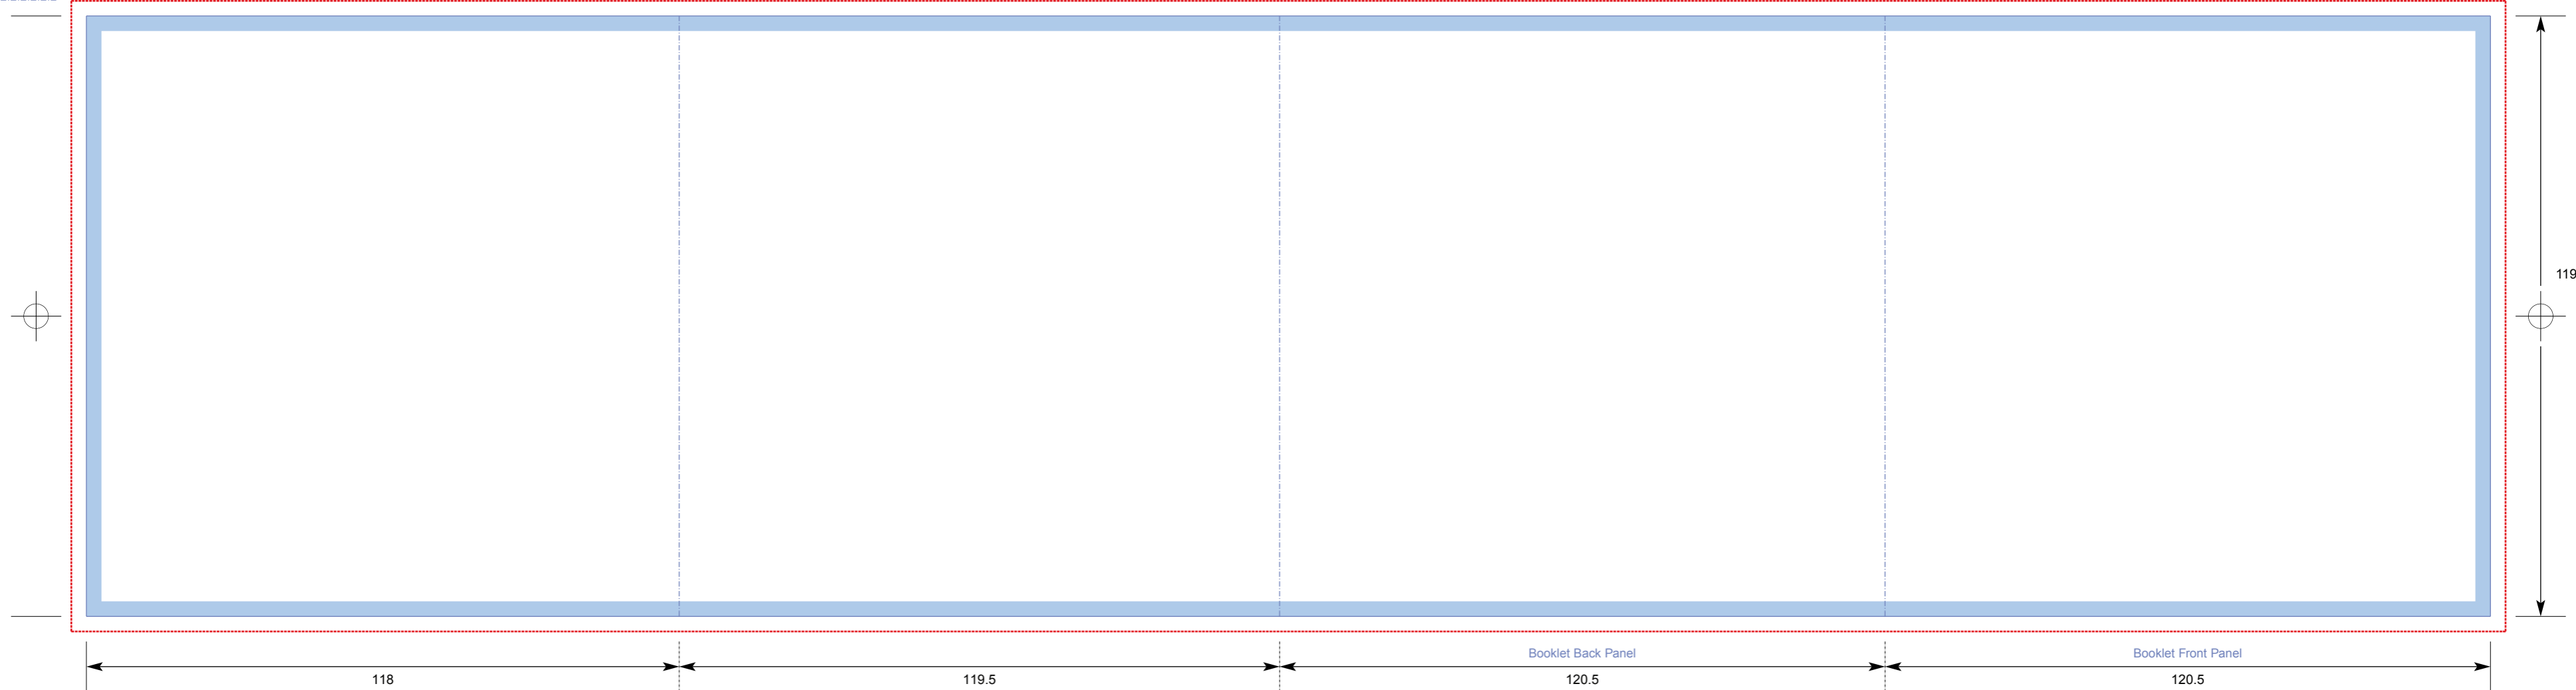

Key:
No text area
Bleed
Trim
Fold

Testa-Rossa CTP Template
Compact Disc Booklet: Eight Page Roll-fold (Outer)
Customer
Catalogue No.
Job Title

PLEASE NOTE: It is essential that all designs extend up to the **red dotted line** which indicates the 3mm bleed. Designs without correct bleed will be rejected.

COLOURS
CYAN
MAGENTA
YELLOW
BLACK

PLEASE NOTE THIS TEMPLATE HAS BEEN CREATED USING SPECIFIC CO-ORDINATES REQUIRED FOR COMPUTER TO PLATE IMAGING AND IS NOT TO BE ALTERED, MOVED OR THE DOCUMENT SIZE CHANGED. ALL DIMENSIONS ARE IN MILLIMETRES. BLEED ALLOWANCE OF 3MM ON TRIMMED EDGES