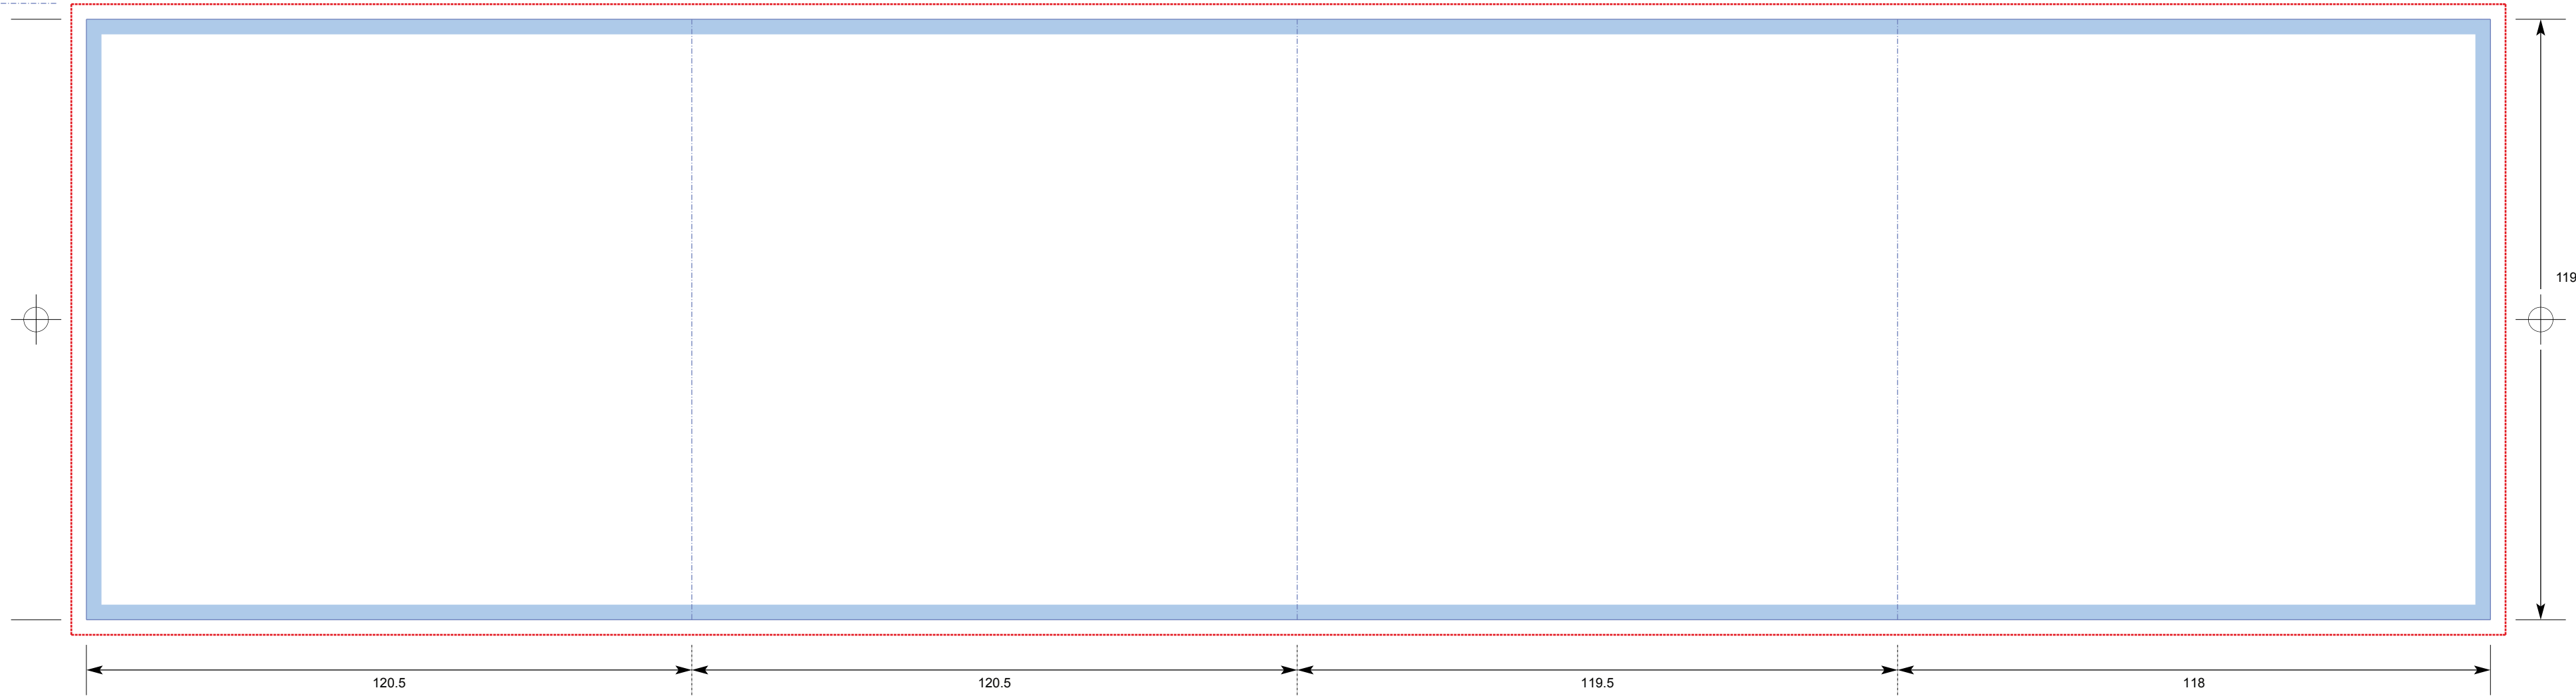

Key:
No text area
Bleed
Trim
Fold

Testa-Rossa CTP Template
Compact Disc Booklet: Eight Page Roll-fold (Inner)
Customer
Catalogue No.
Job Title

PLEASE NOTE: It is essential that all designs extend up to the red dotted line which indicates the 3mm bleed. Designs without correct bleed will be rejected.

COLOURS
CYAN
MAGENTA
YELLOW
BLACK

PLEASE NOTE THIS TEMPLATE HAS BEEN CREATED USING SPECIFIC CO-ORDINATES REQUIRED FOR COMPUTER TO PLATE IMAGING AND IS NOT TO BE ALTERED, MOVED OR THE DOCUMENT SIZE CHANGED. ALL DIMENSIONS ARE IN MILLIMETRES. BLEED ALLOWANCE OF 3MM ON TRIMMED EDGES